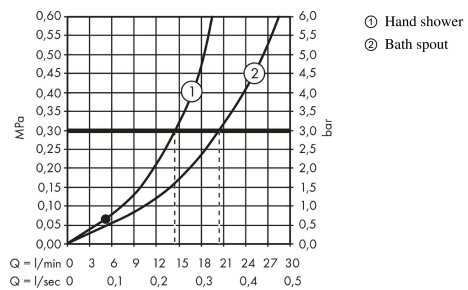

Metropol
Single lever bath mixer floor-standing with lever handle
Surfaces: **Brushed Bronze**   Article Number: **32532140**

Flowchart