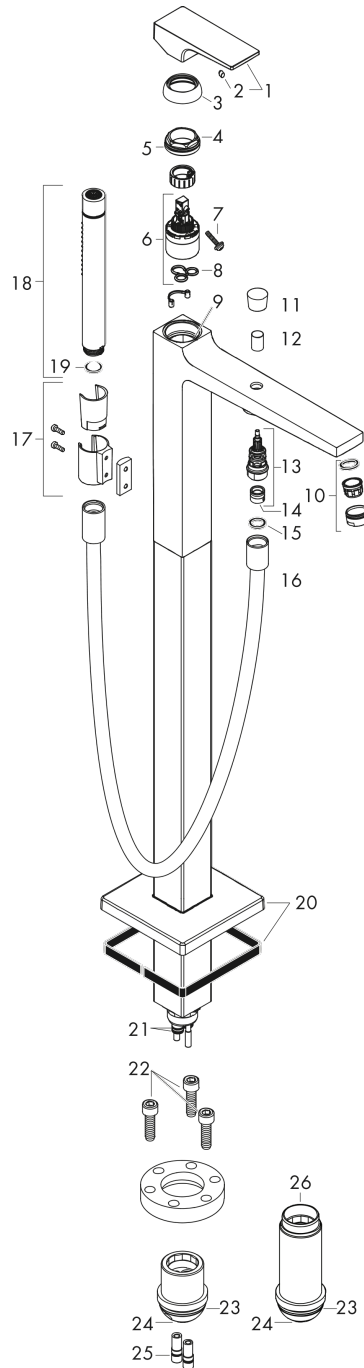

### product features

- consists of: single lever bath mixer floor standing, baton hand shower, shower hose, shower holder
- 2 functions
- projection 235 mm
- connection type: basic set
- spray type mixer: normal spray
- spray type hand shower: Rain, MonoRain
- maximum flow rate at 3 bar: 20 l/min
- flow rate for bath spout at 3 bar: 20 l/min
- min. operating pressure: 1 bar
- max. operating pressure: 10 bar
- ceramic cartridge
- temperature limitation adjustable
- diverter with automatic resetting
- non-return valve
- connection dimension: DN15

### Flowchart

**Metropol**  
**Single lever bath mixer floor-standing with lever handle**  
 Surfaces: **Brushed Bronze**    Article Number: **32532140**

## Exploded Drawing

Year of production: >07/19

**Metropol**  
**Single lever bath mixer floor-standing with lever handle**  
 Surfaces: **Brushed Bronze** Article Number: **32532140**

## Spare part list

Year of production: >07/19

Pos.	Description	Article Number	Price	PU
1	handle	93075140	-	1
2	screw cover	96338000	-	1
3	flange	97406140	-	1
4	nut	97209000	-	1
5	O-Ring 32x2	98193000	-	1
6	cartridge, assy	92730000	-	1
7	locking screw for handle	95140000	-	1
8	seal	95008000	-	1
9	O-ring 35x2	92604000	-	1
10	aerator M24x1 (30 l/min)	96512140	-	1
11	diverter knob	95284140	-	1
12	sleeve	97979140	-	1
13	selector	97978000	-	1
14	non return valve	97980000	-	1
15	seal	98058000	-	1
16	shower hose 1,25 m	28282140	-	1
17	shower holder, assy	96295140	-	1
18	handshower	28532140	-	1
19	filter packing	94246000	-	1
20	escutcheon	93245140	-	1
21	O-ring 9x1,5	98117000	-	1
22	hexagon socket screw M10x35	97670000	-	1
23	O-ring 44x2,5	98162000	-	1
24	O-ring 29x3	98371000	-	1
25	O-ring 7x2	98419000	-	1
26	extension set 60 mm	97686000	-	1
a	concealed item	10452180	-	1