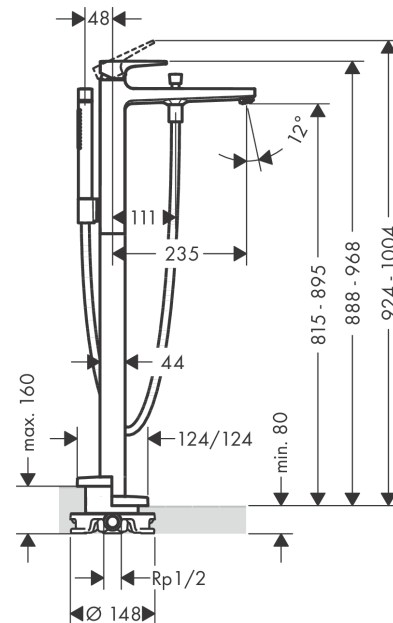

### product features

- consists of: single lever bath mixer floor standing, baton hand shower, shower hose, shower holder
- 2 functions
- projection 235 mm
- connection type: basic set
- spray type mixer: normal spray
- spray type hand shower: Rain, MonoRain
- maximum flow rate at 3 bar: 20 l/min
- flow rate for bath spout at 3 bar: 20 l/min
- min. operating pressure: 1 bar
- max. operating pressure: 10 bar
- ceramic cartridge
- temperature limitation adjustable
- diverter with automatic resetting
- non-return valve
- connection dimension: DN15

## Scale drawing

**Metropol**  
**Single lever bath mixer floor-standing with lever handle**  
 Surfaces: **Brushed Bronze**    Article Number: **32532140**

## Exploded Drawing

Year of production: >07/19

**Metropol**  
**Single lever bath mixer floor-standing with lever handle**  
 Surfaces: **Brushed Bronze** Article Number: **32532140**

## Spare part list

Year of production: >07/19

Pos.	Description	Article Number	Price	PU
1	handle	93075140	-	1
2	screw cover	96338000	-	1
3	flange	97406140	-	1
4	nut	97209000	-	1
5	O-Ring 32x2	98193000	-	1
6	cartridge, assy	92730000	-	1
7	locking screw for handle	95140000	-	1
8	seal	95008000	-	1
9	O-ring 35x2	92604000	-	1
10	aerator M24x1 (30 l/min)	96512140	-	1
11	diverter knob	95284140	-	1
12	sleeve	97979140	-	1
13	selector	97978000	-	1
14	non return valve	97980000	-	1
15	seal	98058000	-	1
16	shower hose 1,25 m	28282140	-	1
17	shower holder, assy	96295140	-	1
18	handshower	28532140	-	1
19	filter packing	94246000	-	1
20	escutcheon	93245140	-	1
21	O-ring 9x1,5	98117000	-	1
22	hexagon socket screw M10x35	97670000	-	1
23	O-ring 44x2,5	98162000	-	1
24	O-ring 29x3	98371000	-	1
25	O-ring 7x2	98419000	-	1
26	extension set 60 mm	97686000	-	1
a	concealed item	10452180	-	1